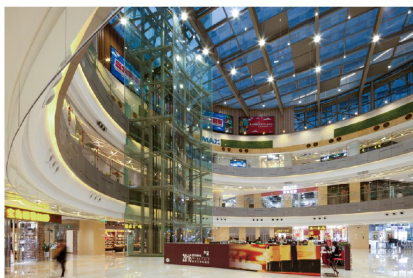

商业橱窗和公共建筑空间:

在连锁品牌店, 大型商场, 展览中心, 机场, 地铁站, 高铁站, 汽车4S店, 珠宝展示店, 银行等室内环境中, 理想保留了空间的视觉深度, 让LED透明屏的显示效果更具视觉冲击力和层次感。

Trade display windows and public building space

Glass curtain wall gain a good space visual effect indoor, such as in chain store, shopping mall, exhibition center, airport, metro station, automobile 4S shop, jewelry store, bank etc. which brings strong visual impact and sense of hierarchy for LED transparent display.